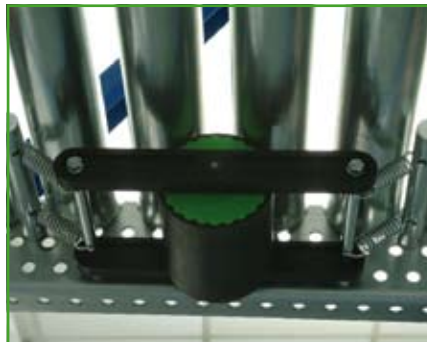

Contact us!

On basis of your requirements and desires we offer individual solution to you. Order our construction or storage catalog today. **And ask us – we would like to help you!**

ROLLEX Förderelemente GmbH & Co. KG
Gewerbehof 22
D-59368 Werne

Telefon: (0049) 23 89 / 98 97 -0
Telefax: (0049) 23 89 / 68 66
E-Mail: info@rollex-group.com

www.rollex-group.com

No liability assumed! Technical changes and factual errors reserved. Mappings and images possibly differ from original.